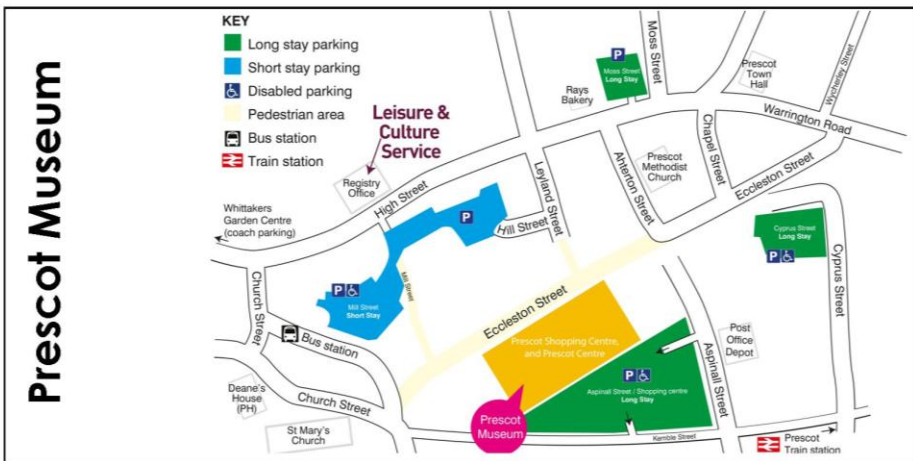

Where we are