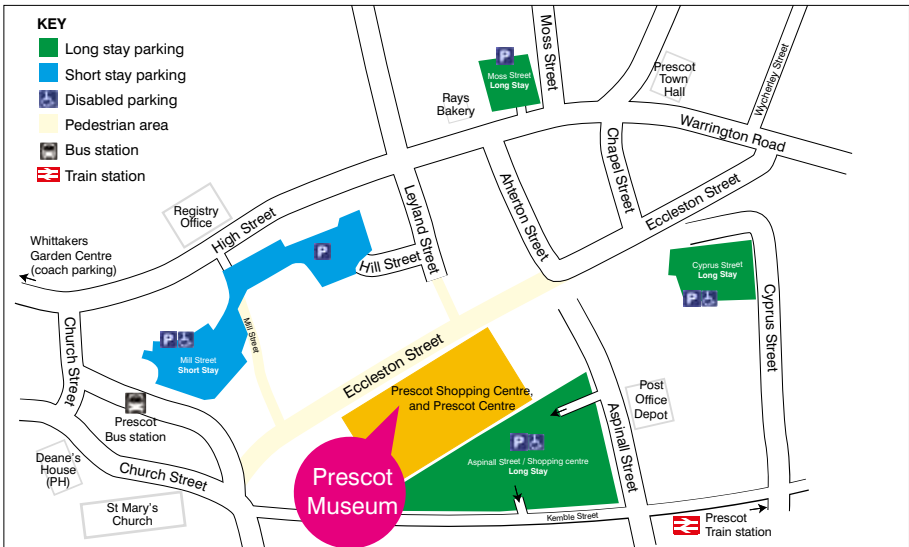

Where we are

Kirkby Gallery

The Kirkby Centre, Norwich Way, Kirkby, Knowsley L32 8XY

Gallery opening times, Mon - Fri, 9am - 5pm, Sat 10am - 1pm

Prescot Museum

Prescot Centre, Prescot Shopping Centre, Aspinall Street, Prescot L34 5GA

Museum opening times, Mon - Fri, 9am - 5pm, Saturday 10am - 1pm

(please note last entry is 30 minutes before the stated closing time)

For more information contact Tina Ball (Chair)

Email: fokgpm@gmail.com Office Tel: **0151 443 4936 / 5617**