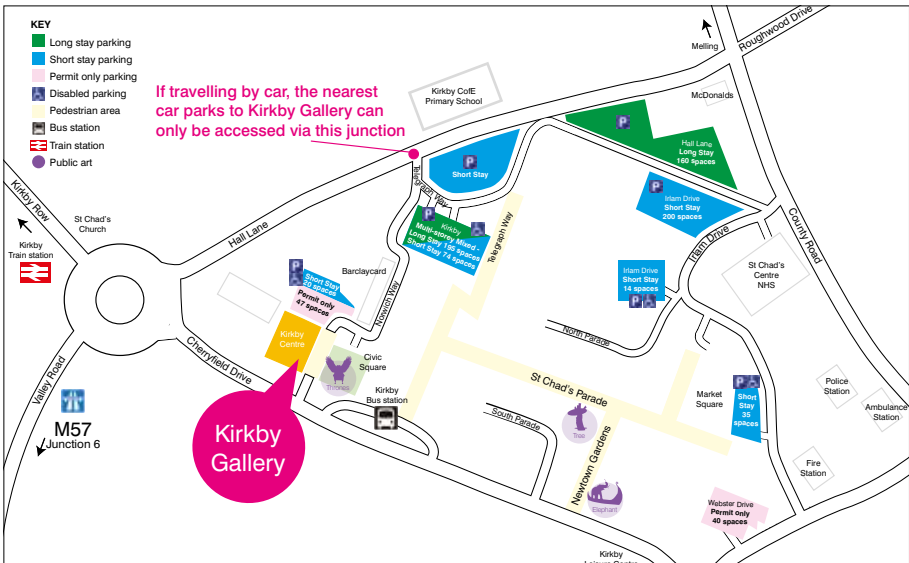

Where we are

Kirkby Gallery

The Kirkby Centre, Norwich Way, Kirkby, Knowsley L32 8XY

Gallery opening times, Mon - Fri, 9am - 5pm, Sat 10am - 1pm

Prescot Museum

Prescot Centre, Prescot Shopping Centre, Aspinall Street, Prescot L34 5GA

Museum opening times, Mon - Fri, 9am - 5pm, Saturday 10am - 1pm

(please note last entry is 30 minutes before the stated closing time)

For more information contact Tina Ball (Chair)

Email: fokgpm@gmail.com Office Tel: **0151 443 4936 / 5617**